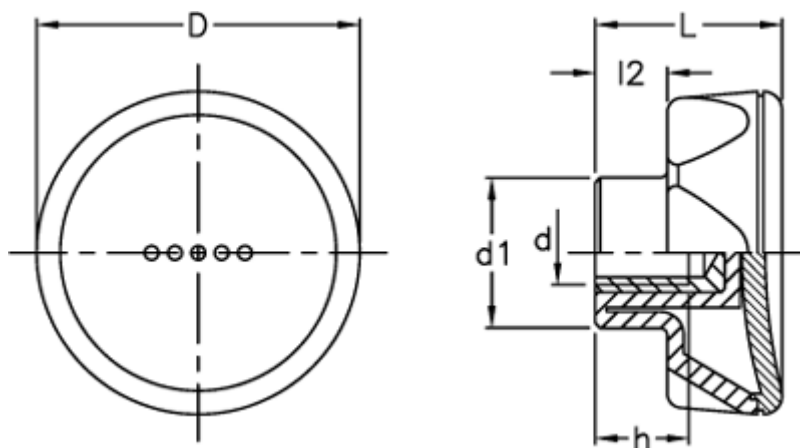

Article number: 23052216364

Description: E+G Lobe knob
ELK.70-B M12-C4 yellow centre cap

Measures

D	= 70
d1	= 32.5
d 6H	= M12
h	= 17
L	= 35
l2	= 13